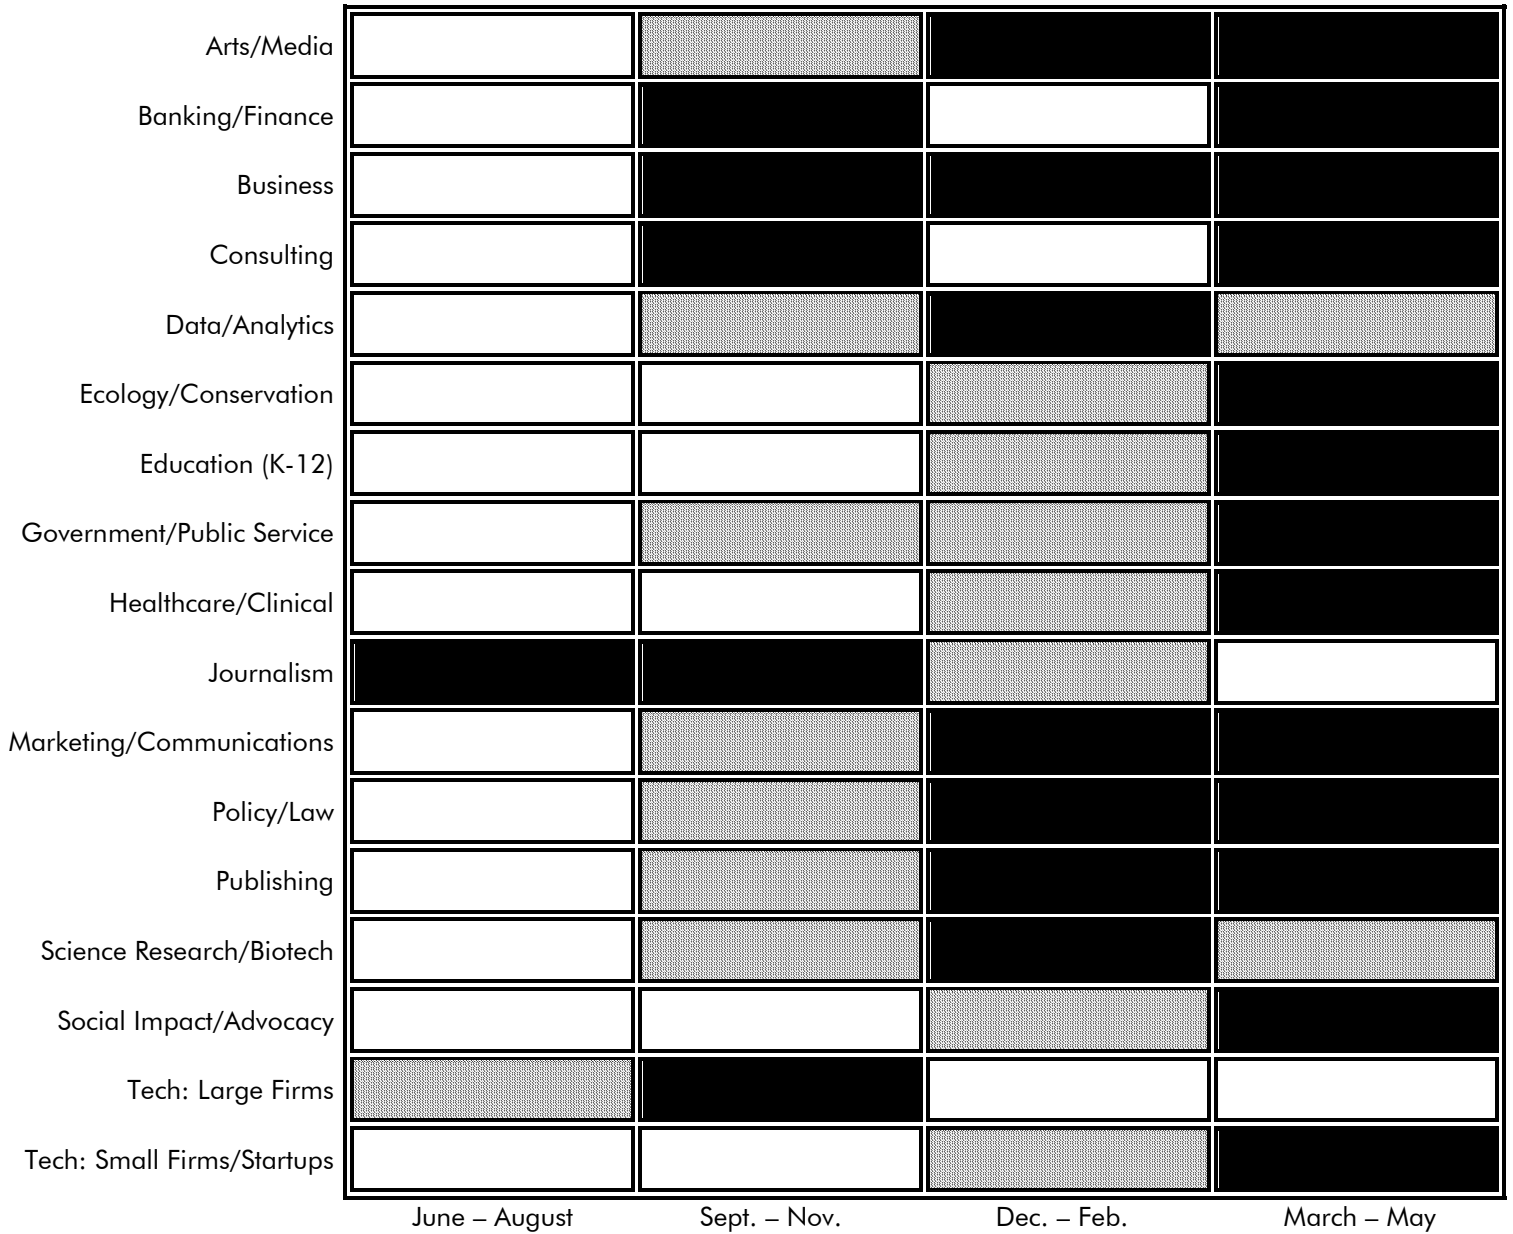

SUMMER INTERNSHIPS RECRUITING TIMELINES

Timeline Key

Low
Minimal to modest
recruiting activity

Medium
Moderate, yet consistent
recruiting activity

High
Active recruiting efforts targeting
undergraduate students